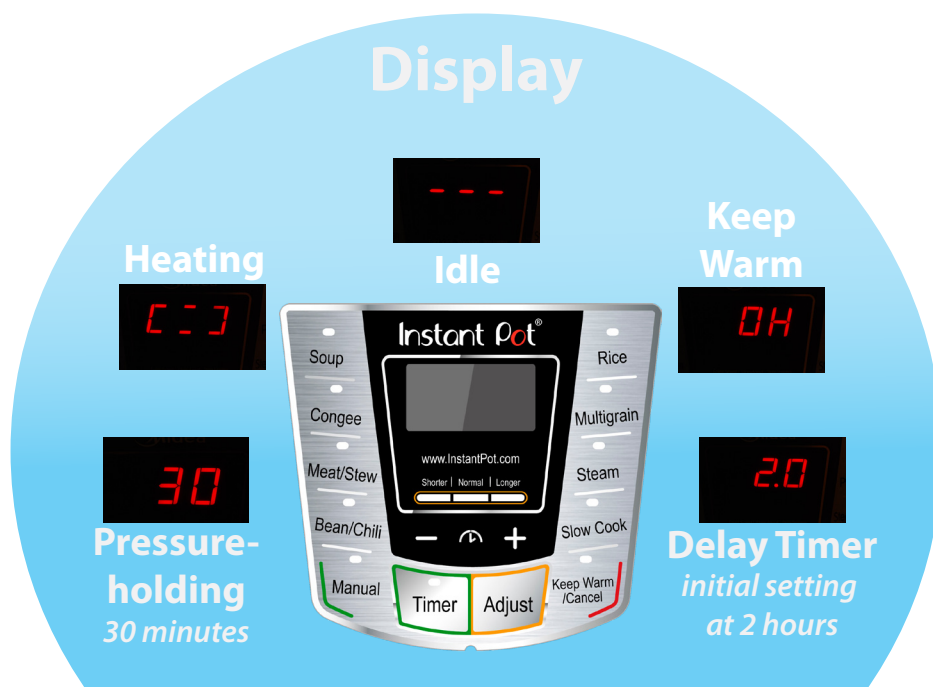

Instant Pot Quick Reference Guide

READ USER GUIDE BEFORE USE

Key Sequences

Normal Sequences (Default)

Display shows Idle, Heating, Pressure-holding and Keep Warm.

With Options

Pre-Defined Function Key	Option Key (Step 1)	Option Key (Step 2)	Display
Soup/Congee/Stew/Bean	Adjust		Shorter/Normal/Longer light on
	Timer	+ or -	Delay time shown in hours
Rice/Multigrain	Timer	+ or -	Delay time shown in hours
Steam/Manual/Slow Cook	+ or -		Pressure-holding time shown in minutes
Keep Warm/Cancel	Adjust		Shorter/Normal/Longer light on